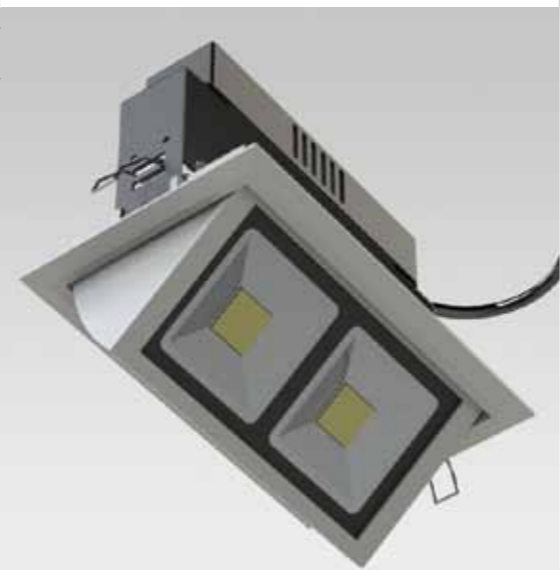

EMPOTRABLE ORIENTABLE BOX230
RECESSED DOWNLIGHT BOX230

CE IP20

123800	01	LED	110/240V · 2x19W · 4000K

BOX230. Empotrable LED, fabricado en aluminio inyectado a presión, leds incluidos, cristal de protección, orientable. Color blanco.

BOX230. Orientable LED Downlight, made of cast aluminum, including LEDs, safety glass, adjustable. White finish.

Led y driver incorporados
Led and driver build-in