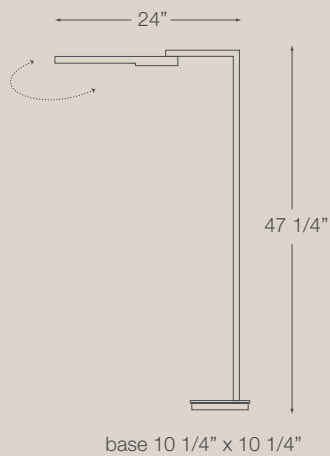

1x13W Twin GX23 base 120 v.
ref.93

SATIN NICKEL
níquel satinado | nickel | nickel satiné
ref.08

base 10 1/4" x 10 1/4"